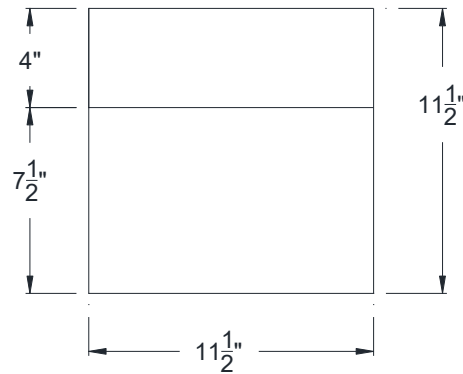

SIDE VIEW

BACK VIEW

FRONT VIEW

Category: Corbel • Texture: Rough Sawn • Product: HDF - High Density Foam • Note: Closed Top

Volterra Architectural Products LLC - 1902 North 22nd Avenue - Phoenix, AZ 85009
www.volterraproducts.com