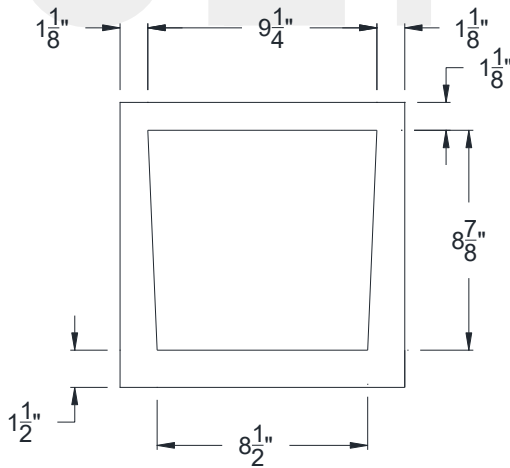

SIDE VIEW

BACK VIEW

FRONT VIEW

Category: Corbel • Texture: Rough Sawn • Product: HDF - High Density Foam • Note: Closed Top

Volterra Architectural Products LLC - 1902 North 22nd Avenue - Phoenix, AZ 85009
www.volterraproducts.com