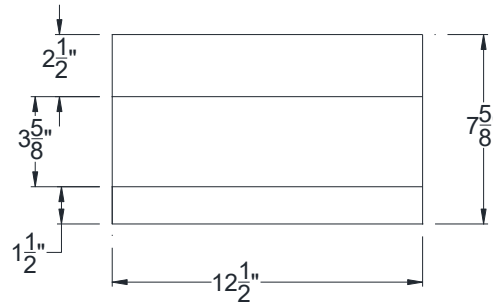

SIDE VIEW

BACK VIEW

FRONT VIEW

Category: Corbel • Texture: Rough Sawn • Product: HDF - High Density Foam • Note: Closed Top

Volterra Architectural Products LLC - 1902 North 22nd Avenue - Phoenix, AZ 85009
www.volterraproducts.com