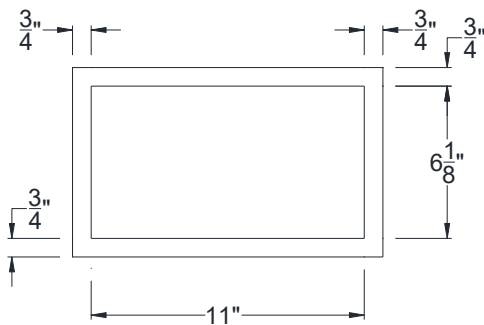

SIDE VIEW

BACK VIEW

FRONT VIEW

Category: Corbel • Texture: Rough Sawn • Product: HDF - High Density Foam • Note: Closed Top

Volterra Architectural Products LLC - 1902 North 22nd Avenue - Phoenix, AZ 85009
www.volterraproducts.com