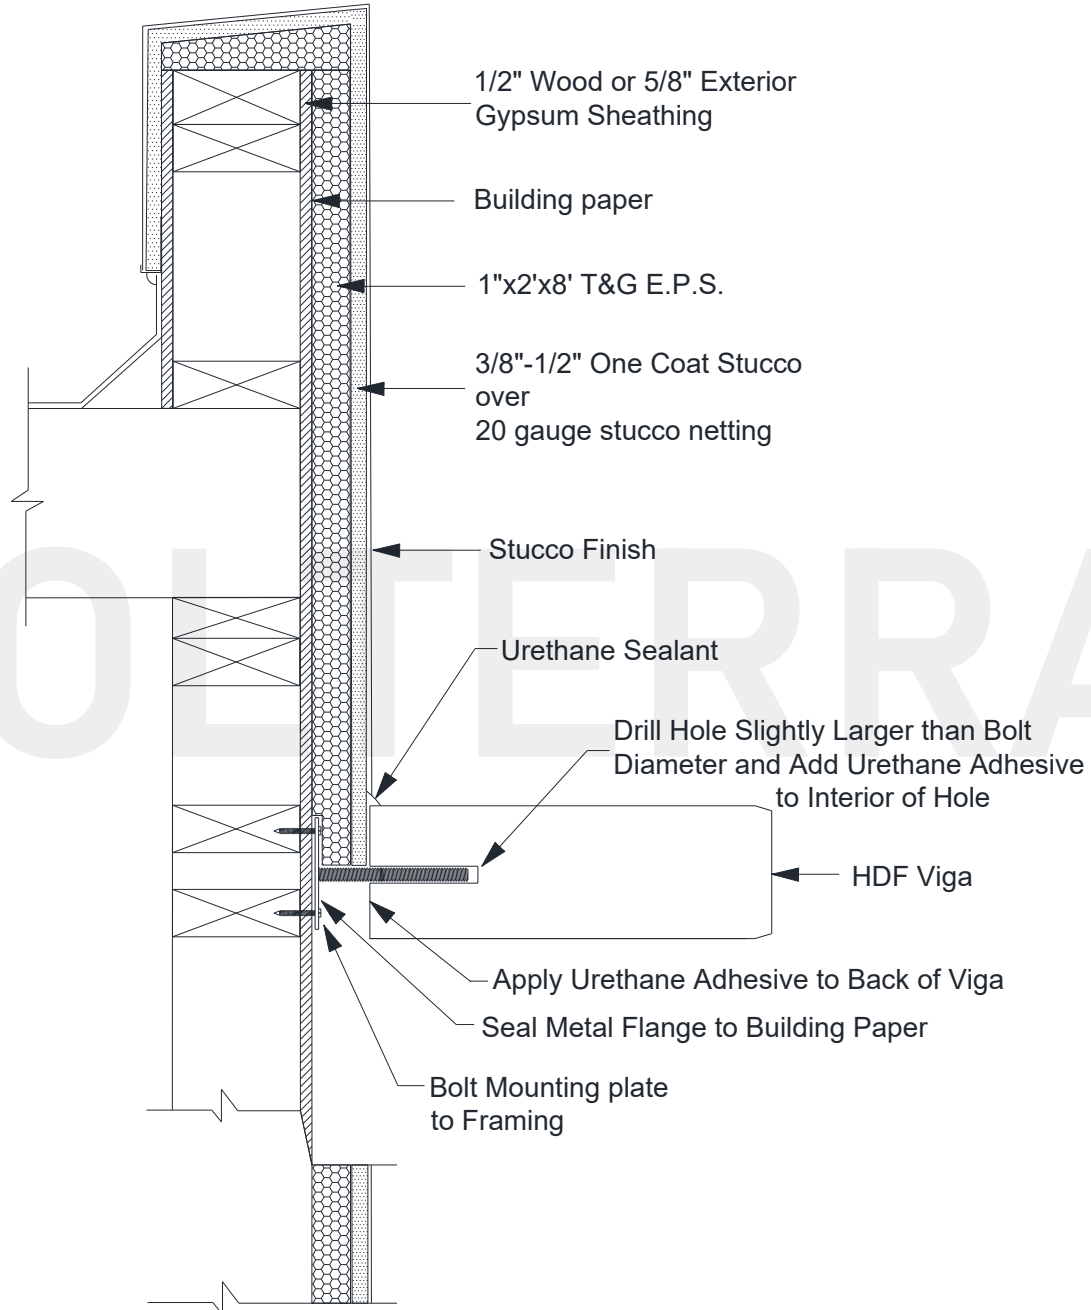

HDF Solid Viga No Flange Install

New Construction

Category: Viga • Texture: Peeled Pine • Product: HDF - High Density Foam

Volterra Architectural Products LLC -1902 North 22nd Avenue - Phoenix , AZ 85009