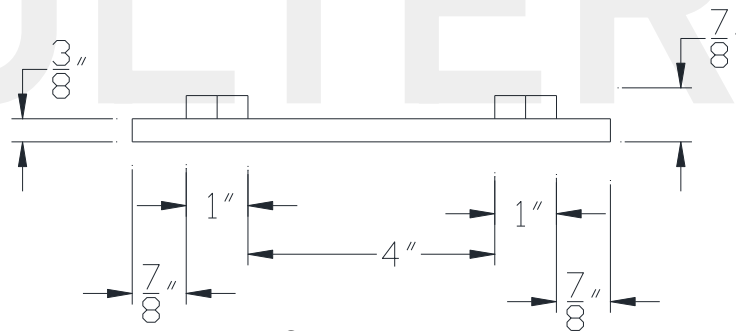

TOP VIEW

SIDE VIEW

Category: Beam Accessories • Texture: Black Iron • Product: Volterra Flex • Tolerance: +/- $\frac{1}{4}$ "

Volterra Architectural Products LLC—1902 North 22nd Avenue -Phoenix , AZ 85009
www.volterraproducts.com