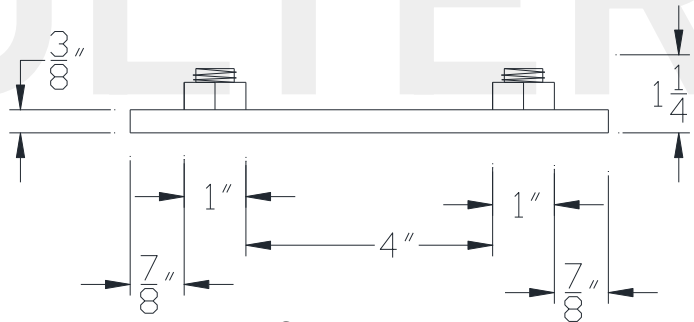

TOP VIEW

SIDE VIEW

Category: Beam Accessories • Texture: Black Iron • Product: Volterra Flex • Tolerance: +/-  $\frac{1}{4}$ "

Volterra Architectural Products LLC—1902 North 22nd Avenue -Phoenix , AZ 85009  
[www.volterraproducts.com](http://www.volterraproducts.com)