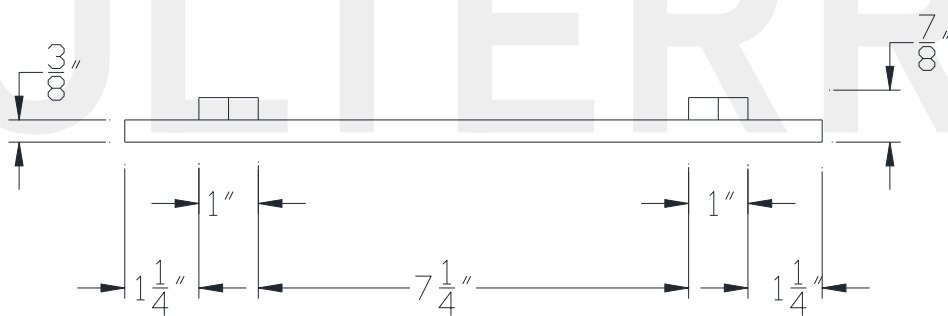

TOP VIEW

SIDE VIEW

Category: Beam Accessories • Texture: Black Iron • Product: Volterra Flex • Tolerance: +/- 1/4"

Volterra Architectural Products LLC—1902 North 22nd Avenue -Phoenix , AZ 85009

www.volterraproducts.com