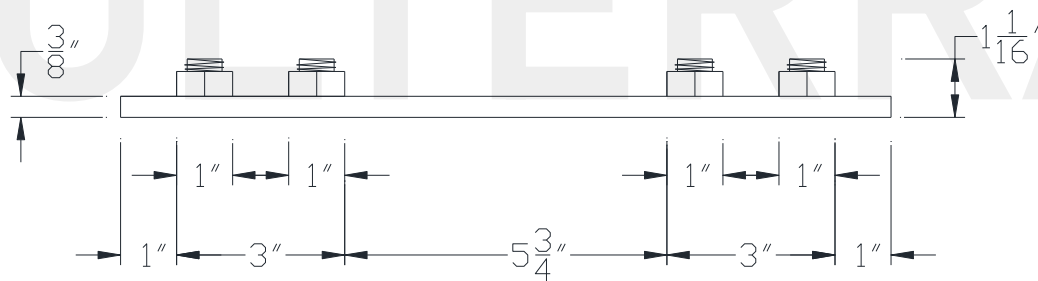

TOP VIEW

SIDE VIEW

Category: Beam Accessories • Texture: Black Iron • Product: Volterra Flex • Tolerance: +/- 1/4"

Volterra Architectural Products LLC—1902 North 22nd Avenue -Phoenix , AZ 85009
www.volterraproducts.com