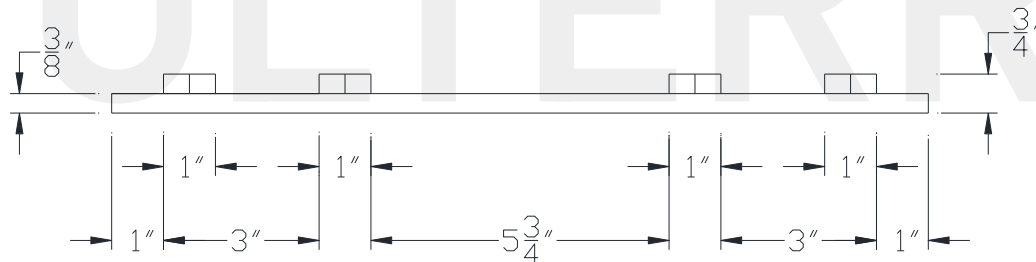

TOP VIEW

SIDE VIEW

Category: Beam Accessories • Texture: Black Iron • Product: Volterra Flex • Tolerance: +/- 1/4"

Volterra Architectural Products LLC—1902 North 22nd Avenue -Phoenix , AZ 85009
www.volterraproducts.com