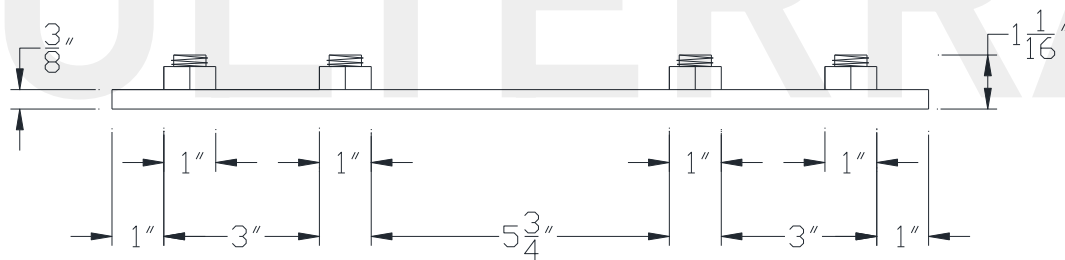

TOP VIEW

SIDE VIEW

Category: Beam Accessories • Texture: Black Iron • Product: Volterra Flex • Tolerance: +/- 1/4"

Volterra Architectural Products LLC—1902 North 22nd Avenue -Phoenix , AZ 85009
www.volterraproducts.com