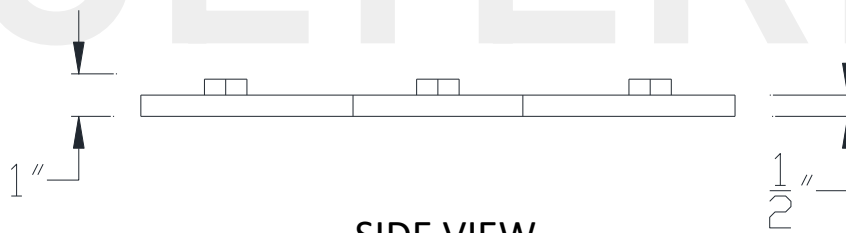

TOP VIEW

SIDE VIEW

Category: Beam Accessories • Texture: Black Iron • Product: Volterra Flex • Tolerance: +/- 1/4"

Volterra Architectural Products LLC—1902 North 22nd Avenue -Phoenix , AZ 85009
www.volterraproducts.com