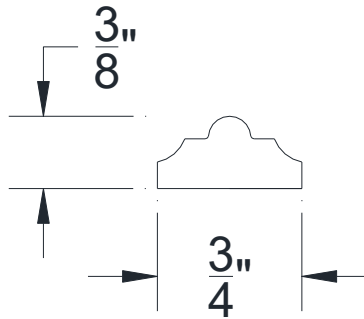

BK 7541 Panel

Scale 1:1

Stock Item: Yes - Wood Moulding Available up to: $\frac{3}{4}$ " - Wood Species Available: All - Corners: Special Order
Flex: Produced - Available Height: N/A - Length of mold: N/A - Min. Radius: 6"