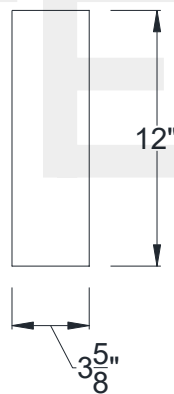

SIDE VIEW

FRONT VIEW

SIDE VIEW

Category: Brace • Texture: Rough Sawn • Product: HDF - High Density Foam

Volterra Architectural Products LLC-1902 North 22nd Avenue, Phoenix, AZ 85009