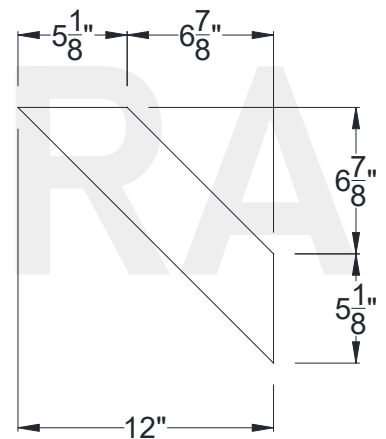

SIDE VIEW

FRONT VIEW

SIDE VIEW

Category: Brace • Texture: Rough Sawn • Product: HDF - High Density Foam

Volterra Architectural Products LLC-1902 North 22nd Avenue, Phoenix, AZ 85009