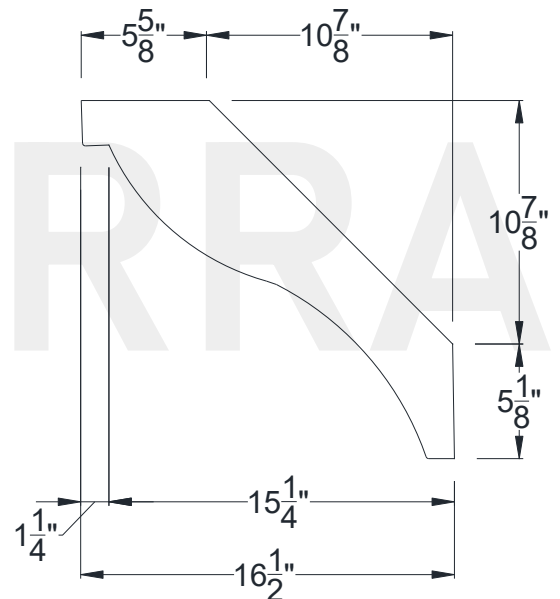

SIDE VIEW

FRONT VIEW

SIDE VIEW

Category: Brace • Texture: Rough Sawn • Product: HDF - High Density Foam

Volterra Architectural Products LLC-1902 North 22nd Avenue, Phoenix, AZ 85009