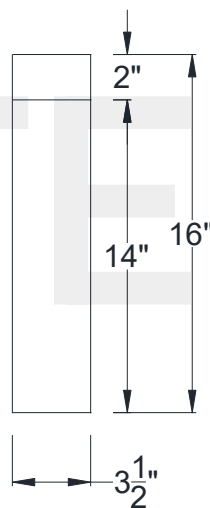

SIDE VIEW

FRONT VIEW

SIDE VIEW

Category: Brace • Texture: Rough Sawn • Product: HDF - High Density Foam

Volterra Architectural Products LLC-1902 North 22nd Avenue, Phoenix, AZ 85009