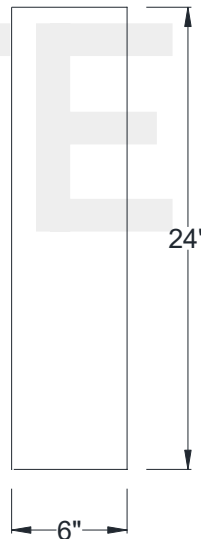

SIDE VIEW

FRONT VIEW

SIDE VIEW

Category: Brace • Texture: Rough Sawn • Product: HDF - High Density Foam

Volterra Architectural Products LLC-1902 North 22nd Avenue, Phoenix, AZ 85009