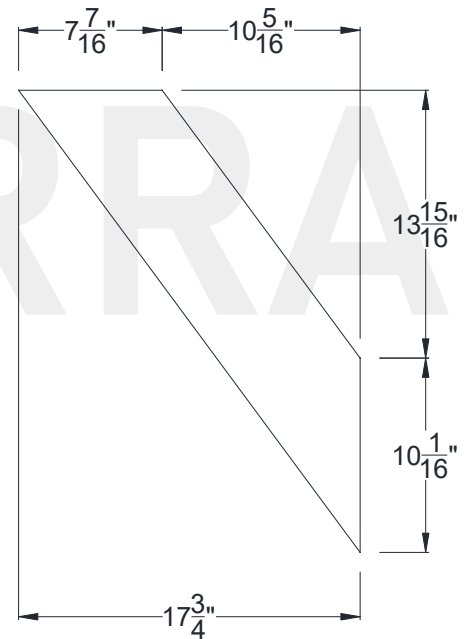

SIDE VIEW

FRONT VIEW

SIDE VIEW

Category: Brace • Texture: Rough Sawn • Product: HDF - High Density Foam

Volterra Architectural Products LLC-1902 North 22nd Avenue, Phoenix, AZ 85009