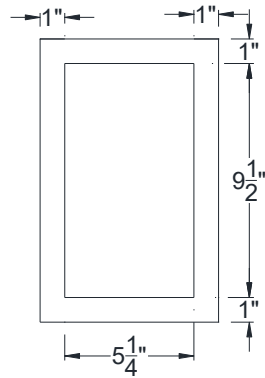

SIDE VIEW

BACK VIEW

FRONT VIEW

Category: Corbel • Texture: Majestic • Product: HDF - High Density Foam • Note: Closed Top

Volterra Architectural Products LLC—1902 North 22nd Avenue -Phoenix , AZ 85009

www.volterraproducts.com