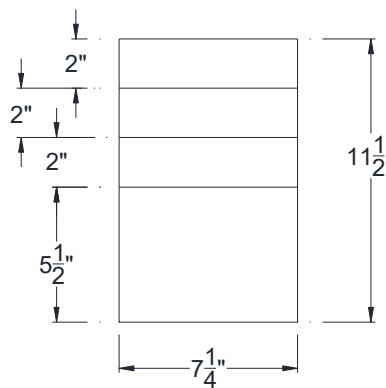

SIDE VIEW

BACK VIEW

FRONT VIEW

Category: Corbel • Texture: Majestic • Product: HDF - High Density Foam • Note: Closed Top

Volterra Architectural Products LLC—1902 North 22nd Avenue -Phoenix , AZ 85009

www.volterraproducts.com