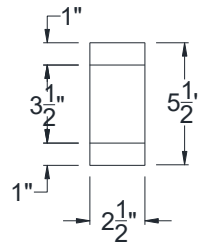

SIDE VIEW

VOLTERRA

BACK VIEW

FRONT VIEW

Category: Corbel • Texture: Rough Sawn • Product: HDF - High Density Foam • Note: Closed Top

Volterra Architectural Products LLC - 1902 North 22nd Avenue - Phoenix , AZ 85009