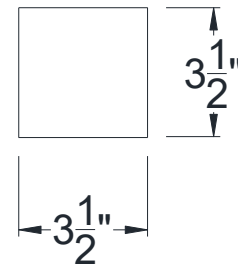

SIDE VIEW

VOLTERRA

BACK VIEW

FRONT VIEW

Category: Corbel • Texture: Rough Sawn • Product: HDF - High Density Foam • Note: Closed Top

Volterra Architectural Products LLC—1902 North 22nd Avenue - Phoenix, AZ 85009