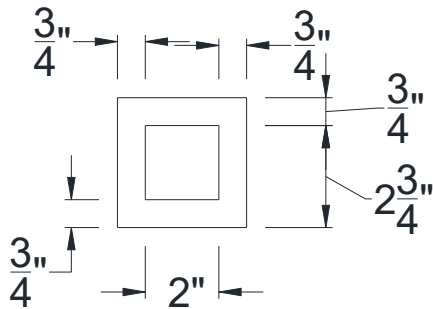

SIDE VIEW

VOLTERRA

BACK VIEW

FRONT VIEW

Category: Corbel • Texture: Rough Sawn • Product: HDF - High Density Foam • Note: Closed Top

Volterra Architectural Products LLC—1902 North 22nd Avenue - Phoenix, AZ 85009