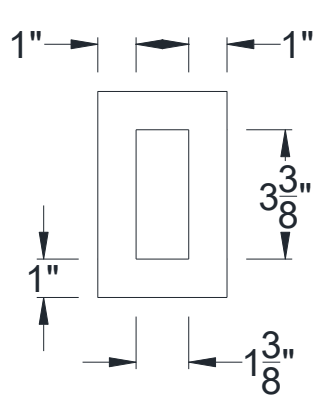

SIDE VIEW

BACK VIEW

FRONT VIEW

Category: Corbel • Texture: Rough Sawn • Product: HDF - High Density Foam • Note: Closed Top

Volterra Architectural Products LLC—1902 North 22nd Avenue - Phoenix, AZ 85009

www.volterraproducts.com