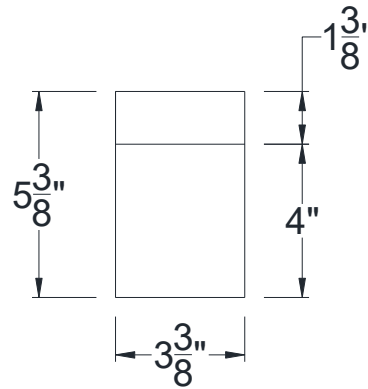

SIDE VIEW

BACK VIEW

FRONT VIEW

Category: Corbel • Texture: Rough Sawn • Product: HDF - High Density Foam • Note: Closed Top

Volterra Architectural Products LLC—1902 North 22nd Avenue - Phoenix, AZ 85009

www.volterraproducts.com