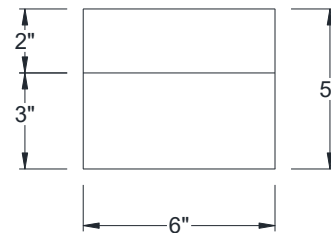

SIDE VIEW

BACK VIEW

FRONT VIEW

Category: Corbel • Texture: Rough Sawn • Product: HDF - High Density Foam • Note: Closed Top

Volterra Architectural Products LLC—1902 North 22nd Avenue - Phoenix, AZ 85009

www.volterraproducts.com