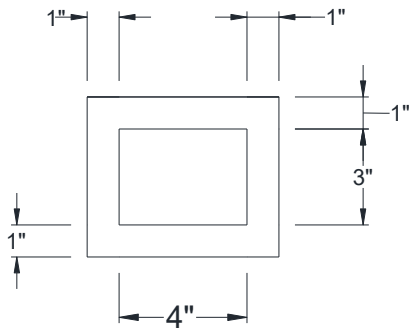

SIDE VIEW

BACK VIEW

FRONT VIEW

Category: Corbel • Texture: Rough Sawn • Product: HDF - High Density Foam • Note: Closed Top

Volterra Architectural Products LLC—1902 North 22nd Avenue - Phoenix, AZ 85009

www.volterraproducts.com