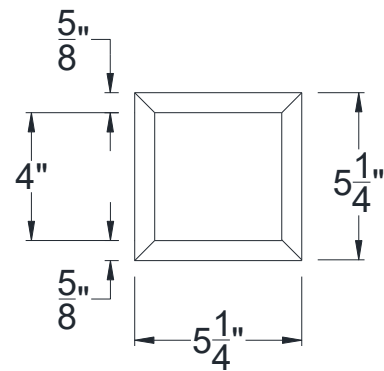

SIDE VIEW

BACK VIEW

FRONT VIEW

Category: Corbel • Texture: Rough Sawn • Product: HDF - High Density Foam • Note: Closed Top

Volterra Architectural Products LLC—1902 North 22nd Avenue - Phoenix, AZ 85009

[www.volterraproducts.com](http://www.volterraproducts.com)