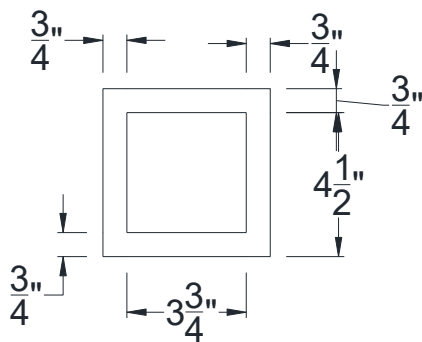

SIDE VIEW

BACK VIEW

FRONT VIEW

Category: Corbel • Texture: Rough Sawn • Product: HDF - High Density Foam • Note: Closed Top

Volterra Architectural Products LLC—1902 North 22nd Avenue - Phoenix, AZ 85009

[www.volterraproducts.com](http://www.volterraproducts.com)