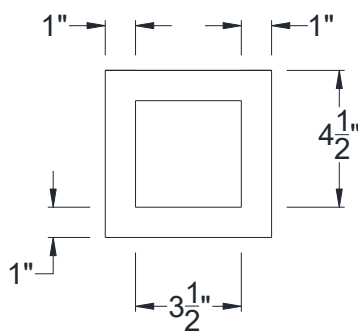

SIDE VIEW

BACK VIEW

FRONT VIEW

Category: Corbel • Texture: Rough Sawn • Product: HDF - High Density Foam • Note: Closed Top

Volterra Architectural Products LLC—1902 North 22nd Avenue - Phoenix, AZ 85009

www.volterraproducts.com