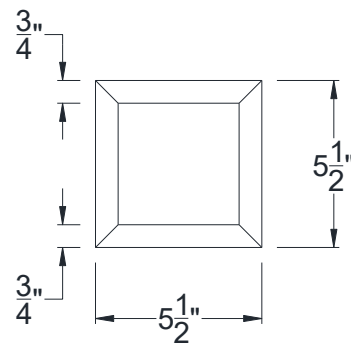

SIDE VIEW

BACK VIEW

FRONT VIEW

Category: Corbel • Texture: Rough Sawn • Product: HDF - High Density Foam • Note: Closed Top

Volterra Architectural Products LLC—1902 North 22nd Avenue - Phoenix, AZ 85009

www.volterraproducts.com