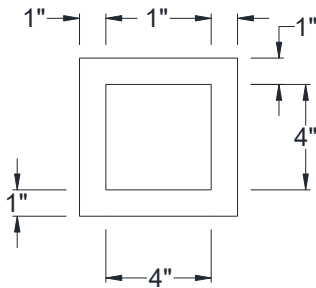

SIDE VIEW

BACK VIEW

FRONT VIEW

Category: Corbel • Texture: Rough Sawn • Product: HDF - High Density Foam • Note: Closed Top

Volterra Architectural Products LLC—1902 North 22nd Avenue - Phoenix, AZ 85009

[www.volterraproducts.com](http://www.volterraproducts.com)