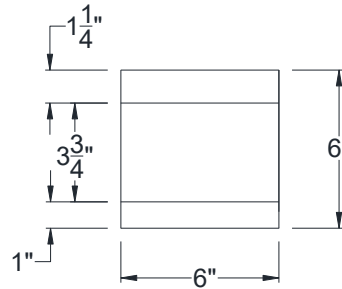

SIDE VIEW

BACK VIEW

FRONT VIEW

Category: Corbel • Texture: Rough Sawn • Product: HDF - High Density Foam • Note: Closed Top

Volterra Architectural Products LLC—1902 North 22nd Avenue - Phoenix, AZ 85009

[www.volterraproducts.com](http://www.volterraproducts.com)