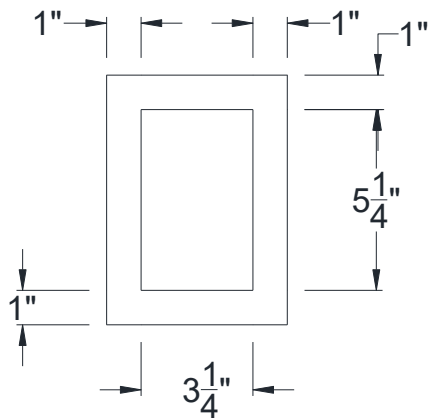

SIDE VIEW

BACK VIEW

FRONT VIEW

Category: Corbel • Texture: Rough Sawn • Product: HDF - High Density Foam • Note: Closed Top

Volterra Architectural Products LLC—1902 North 22nd Avenue - Phoenix, AZ 85009

[www.volterraproducts.com](http://www.volterraproducts.com)