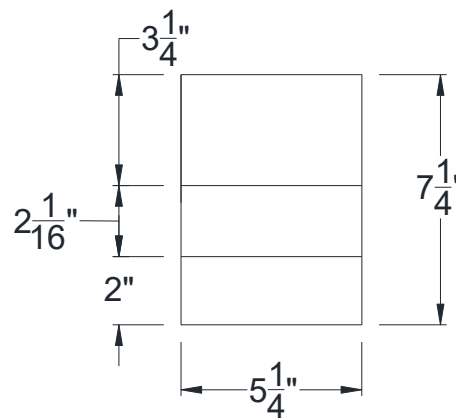

SIDE VIEW

BACK VIEW

FRONT VIEW

Category: Corbel • Texture: Rough Sawn • Product: HDF - High Density Foam • Note: Closed Top

Volterra Architectural Products LLC—1902 North 22nd Avenue - Phoenix, AZ 85009

[www.volterraproducts.com](http://www.volterraproducts.com)