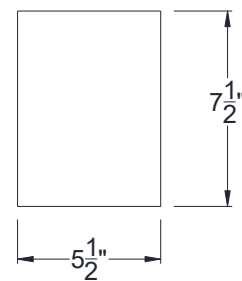

SIDE VIEW

BACK VIEW

FRONT VIEW

Category: Corbel • Texture: Rough Sawn • Product: HDF - High Density Foam • Note: Closed Top

Volterra Architectural Products LLC—1902 North 22nd Avenue - Phoenix, AZ 85009

www.volterraproducts.com