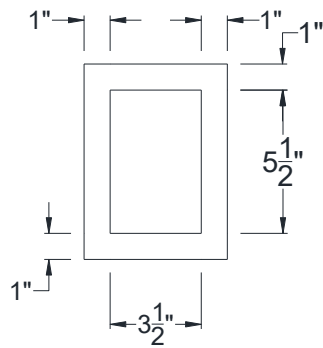

SIDE VIEW

BACK VIEW

FRONT VIEW

Category: Corbel • Texture: Rough Sawn • Product: HDF - High Density Foam • Note: Closed Top

Volterra Architectural Products LLC—1902 North 22nd Avenue - Phoenix, AZ 85009

www.volterraproducts.com