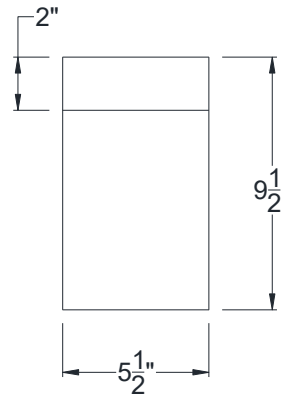

SIDE VIEW

BACK VIEW

FRONT VIEW

Category: Corbel • Texture: Rough Sawn • Product: HDF - High Density Foam • Note: Closed Top

Volterra Architectural Products LLC—1902 North 22nd Avenue -Phoenix , AZ 85009

[www.volterraproducts.com](http://www.volterraproducts.com)