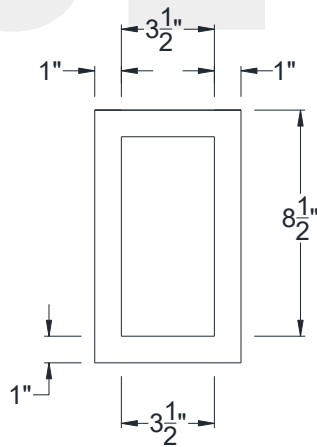

SIDE VIEW

BACK VIEW

FRONT VIEW

Category: Corbel • Texture: Rough Sawn • Product: HDF - High Density Foam • Note: Closed Top

Volterra Architectural Products LLC—1902 North 22nd Avenue -Phoenix , AZ 85009

[www.volterraproducts.com](http://www.volterraproducts.com)