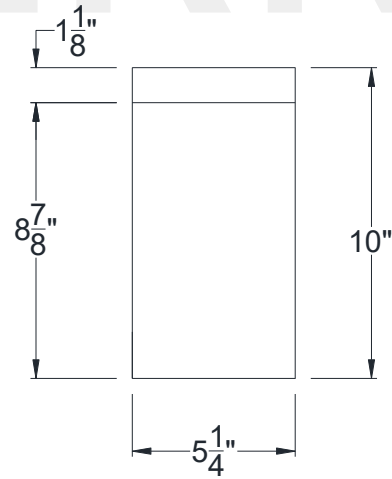

BACK VIEW

FRONT VIEW

Category: Corbel • Texture: Rough Sawn • Product: HDF - High Density Foam • Note: Closed Top

Volterra Architectural Products LLC—1902 North 22nd Avenue - Phoenix, AZ 85009

www.volterraproducts.com