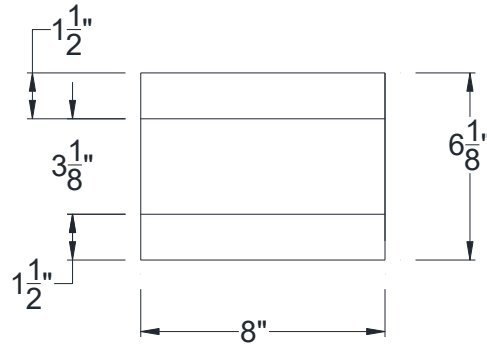

SIDE VIEW

BACK VIEW

FRONT VIEW

Category: Corbel • Texture: Rough Sawn • Product: HDF - High Density Foam • Note: Closed Top

Volterra Architectural Products LLC - 1902 North 22nd Avenue - Phoenix , AZ 85009