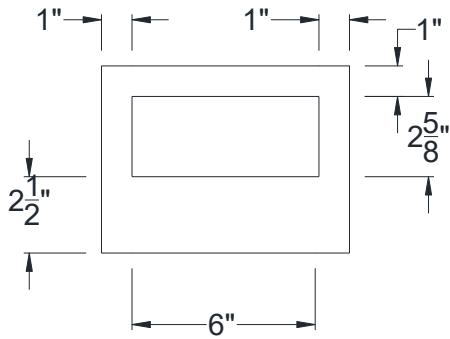

SIDE VIEW

BACK VIEW

FRONT VIEW

Category: Corbel • Texture: Rough Sawn • Product: HDF - High Density Foam • Note: Closed Top

Volterra Architectural Products LLC - 1902 North 22nd Avenue - Phoenix , AZ 85009