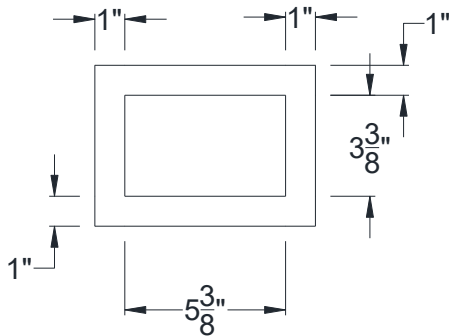

SIDE VIEW

BACK VIEW

FRONT VIEW

Category: Corbel • Texture: Rough Sawn • Product: HDF - High Density Foam • Note: Closed Top

Volterra Architectural Products LLC—1902 North 22nd Avenue - Phoenix, AZ 85009

www.volterraproducts.com