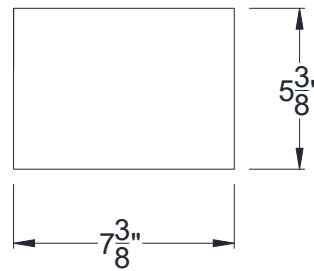

SIDE VIEW

BACK VIEW

FRONT VIEW

Category: Corbel • Texture: Rough Sawn • Product: HDF - High Density Foam • Note: Closed Top

Volterra Architectural Products LLC—1902 North 22nd Avenue - Phoenix, AZ 85009

www.volterraproducts.com