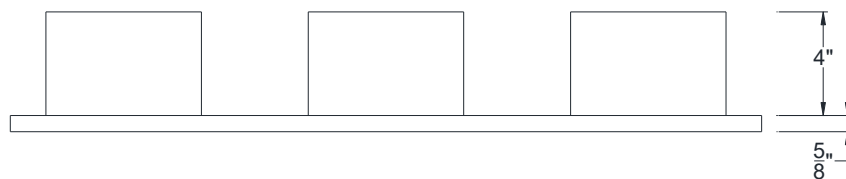

FRONT VIEW

BOTTOM VIEW

Category: Tile Vent • Texture: Clay • Product: HDF—High Density Foam

Color: Terra Cotta • Air Flow Calc: 67.5 Sq"

Volterra Architectural Products LLC -1902 North 22nd Avenue - Phoenix , AZ 85009