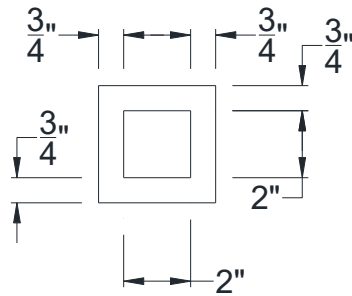

SIDE VIEW

BACK VIEW

FRONT VIEW

Category: Corbel • Texture: Rough Sawn • Product: HDF - High Density Foam • Note: Closed Top

Volterra Architectural Products LLC—1902 North 22nd Avenue -Phoenix , AZ 85009

[www.volterraproducts.com](http://www.volterraproducts.com)