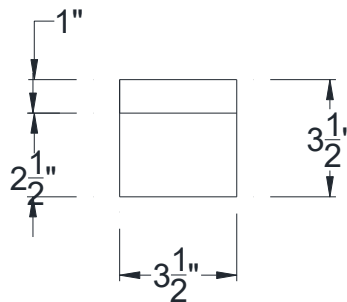

SIDE VIEW

BACK VIEW

FRONT VIEW

Category: Corbel • Texture: Rough Sawn • Product: HDF - High Density Foam • Note: Closed Top

Volterra Architectural Products LLC—1902 North 22nd Avenue -Phoenix , AZ 85009

[www.volterraproducts.com](http://www.volterraproducts.com)