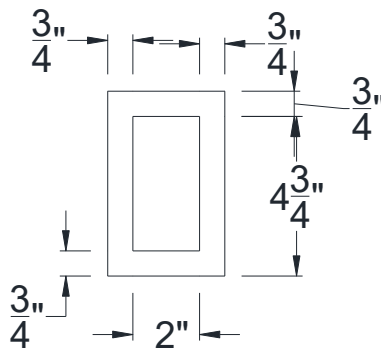

SIDE VIEW

BACK VIEW

FRONT VIEW

Category: Corbel • Texture: Rough Sawn • Product: HDF - High Density Foam • Note: Closed Top

Volterra Architectural Products LLC—1902 North 22nd Avenue - Phoenix, AZ 85009

[www.volterraproducts.com](http://www.volterraproducts.com)