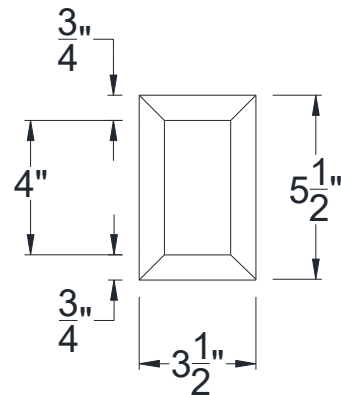

SIDE VIEW

BACK VIEW

FRONT VIEW

Category: Corbel • Texture: Rough Sawn • Product: HDF - High Density Foam • Note: Closed Top

Volterra Architectural Products LLC—1902 North 22nd Avenue - Phoenix, AZ 85009

[www.volterraproducts.com](http://www.volterraproducts.com)