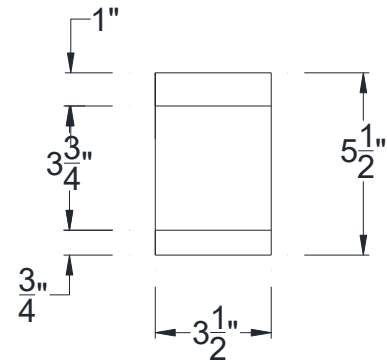

SIDE VIEW

BACK VIEW

FRONT VIEW

Category: Corbel • Texture: Rough Sawn • Product: HDF - High Density Foam • Note: Closed Top

Volterra Architectural Products LLC—1902 North 22nd Avenue - Phoenix, AZ 85009

www.volterraproducts.com