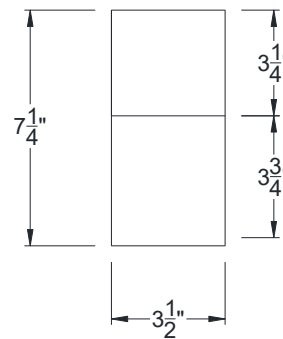

SIDE VIEW

BACK VIEW

FRONT VIEW

Category: Corbel • Texture: Rough Sawn • Product: HDF - High Density Foam • Note: Closed Top

Volterra Architectural Products LLC—1902 North 22nd Avenue -Phoenix, AZ 85009
www.volterraproducts.com