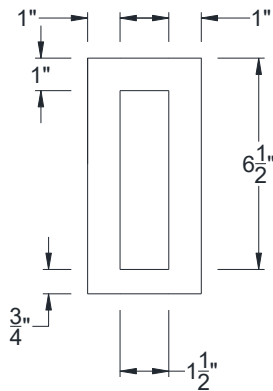

SIDE VIEW

BACK VIEW

FRONT VIEW

Category: Corbel • Texture: Rough Sawn • Product: HDF - High Density Foam • Note: Closed Top

Volterra Architectural Products LLC—1902 North 22nd Avenue -Phoenix, AZ 85009
www.volterraproducts.com