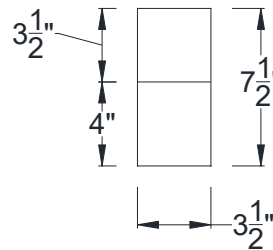

SIDE VIEW

BACK VIEW

FRONT VIEW

Category: Corbel • Texture: Rough Sawn • Product: HDF - High Density Foam • Note: Closed Top

Volterra Architectural Products LLC—1902 North 22nd Avenue -Phoenix , AZ 85009
www.volterraproducts.com