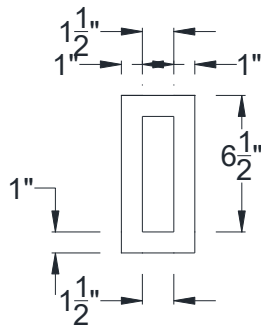

SIDE VIEW

BACK VIEW

FRONT VIEW

Category: Corbel • Texture: Rough Sawn • Product: HDF - High Density Foam • Note: Closed Top

Volterra Architectural Products LLC—1902 North 22nd Avenue -Phoenix , AZ 85009
www.volterraproducts.com