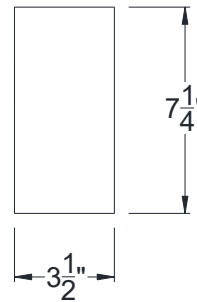

BACK VIEW

FRONT VIEW

Category: Corbel • Texture: Rough Sawn • Product: HDF - High Density Foam • Note: Closed Top

Volterra Architectural Products LLC—1902 North 22nd Avenue -Phoenix, AZ 85009  
[www.volterraproducts.com](http://www.volterraproducts.com)