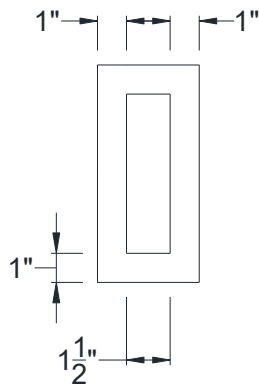

SIDE VIEW

BACK VIEW

FRONT VIEW

Category: Corbel • Texture: Rough Sawn • Product: HDF - High Density Foam • Note: Closed Top

Volterra Architectural Products LLC—1902 North 22nd Avenue -Phoenix , AZ 85009  
[www.volterraproducts.com](http://www.volterraproducts.com)