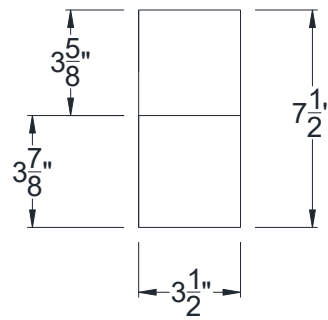

SIDE VIEW

BACK VIEW

FRONT VIEW

Category: Corbel • Texture: Rough Sawn • Product: HDF - High Density Foam • Note: Closed Top

Volterra Architectural Products LLC—1902 North 22nd Avenue -Phoenix , AZ 85009  
[www.volterraproducts.com](http://www.volterraproducts.com)