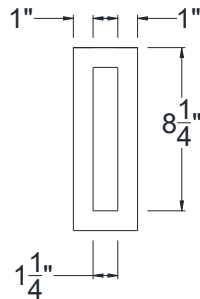

SIDE VIEW

BACK VIEW

FRONT VIEW

Category: Corbel • Texture: Rough Sawn • Product: HDF - High Density Foam • Note: Closed Top

Volterra Architectural Products LLC—1902 North 22nd Avenue -Phoenix , AZ 85009
www.volterraproducts.com