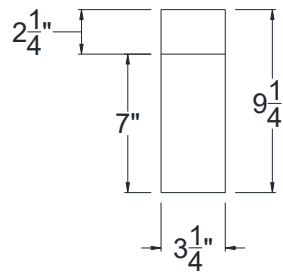

SIDE VIEW

BACK VIEW

FRONT VIEW

Category: Corbel • Texture: Rough Sawn • Product: HDF - High Density Foam • Note: Closed Top

Volterra Architectural Products LLC—1902 North 22nd Avenue -Phoenix , AZ 85009
www.volterraproducts.com