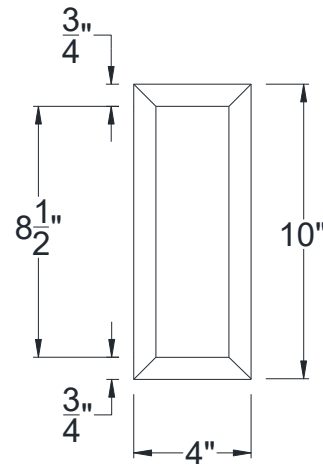

SIDE VIEW

BACK VIEW

FRONT VIEW

Category: Corbel • Texture: Rough Sawn • Product: HDF - High Density Foam • Note: Closed Top

Volterra Architectural Products LLC - 1902 North 22nd Avenue - Phoenix, AZ 85009
www.volterraproducts.com