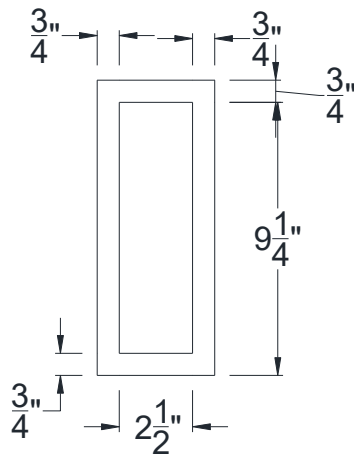

SIDE VIEW

BACK VIEW

FRONT VIEW

Category: Corbel • Texture: Rough Sawn • Product: HDF - High Density Foam • Note: Closed Top

Volterra Architectural Products LLC - 1902 North 22nd Avenue - Phoenix, AZ 85009
www.volterraproducts.com