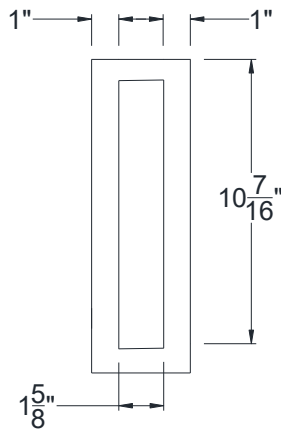

SIDE VIEW

BACK VIEW

FRONT VIEW

Category: Corbel • Texture: Rough Sawn • Product: HDF - High Density Foam • Note: Closed Top

Volterra Architectural Products LLC - 1902 North 22nd Avenue - Phoenix, AZ 85009
www.volterraproducts.com