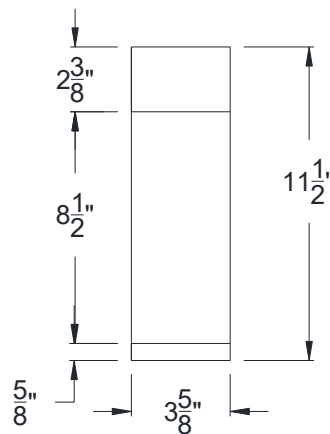

SIDE VIEW

BACK VIEW

FRONT VIEW

Category: Corbel • Texture: Rough Sawn • Product: HDF - High Density Foam • Note: Closed Top

Volterra Architectural Products LLC - 1902 North 22nd Avenue - Phoenix, AZ 85009
www.volterraproducts.com