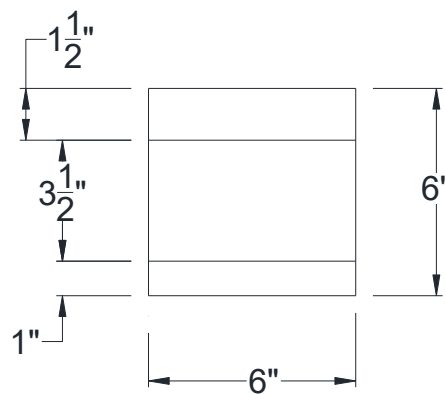

SIDE VIEW

BACK VIEW

FRONT VIEW

Category: Corbel • Texture: Rough Sawn • Product: HDF - High Density Foam • Note: Closed Top

Volterra Architectural Products LLC - 1902 North 22nd Avenue - Phoenix, AZ 85009
www.volterraproducts.com