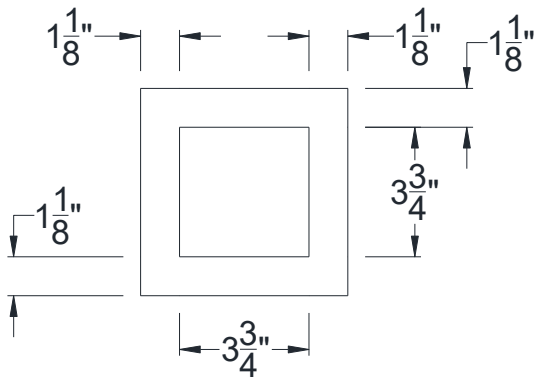

SIDE VIEW

BACK VIEW

FRONT VIEW

Category: Corbel • Texture: Rough Sawn • Product: HDF - High Density Foam • Note: Closed Top

Volterra Architectural Products LLC - 1902 North 22nd Avenue - Phoenix, AZ 85009
www.volterraproducts.com