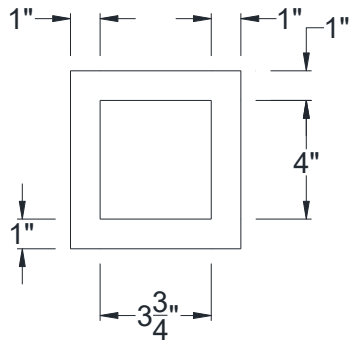

SIDE VIEW

BACK VIEW

FRONT VIEW

Category: Corbel • Texture: Rough Sawn • Product: HDF - High Density Foam • Note: Closed Top

Volterra Architectural Products LLC—1902 North 22nd Avenue - Phoenix, AZ 85009

[www.volterraproducts.com](http://www.volterraproducts.com)