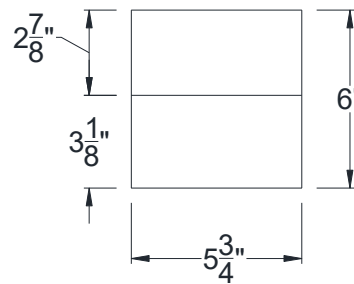

SIDE VIEW

BACK VIEW

FRONT VIEW

Category: Corbel • Texture: Rough Sawn • Product: HDF - High Density Foam • Note: Closed Top

Volterra Architectural Products LLC—1902 North 22nd Avenue - Phoenix, AZ 85009

[www.volterraproducts.com](http://www.volterraproducts.com)