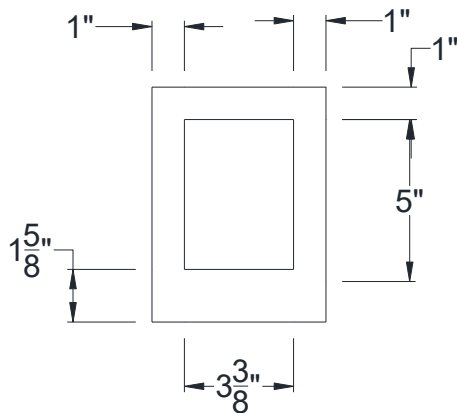

SIDE VIEW

BACK VIEW

FRONT VIEW

Category: Corbel • Texture: Rough Sawn • Product: HDF - High Density Foam • Note: Closed Top

Volterra Architectural Products LLC—1902 North 22nd Avenue - Phoenix, AZ 85009

[www.volterraproducts.com](http://www.volterraproducts.com)