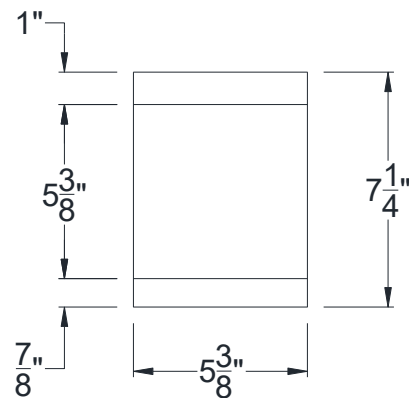

SIDE VIEW

BACK VIEW

FRONT VIEW

Category: Corbel • Texture: Rough Sawn • Product: HDF - High Density Foam • Note: Closed Top

Volterra Architectural Products LLC—1902 North 22nd Avenue - Phoenix, AZ 85009

[www.volterraproducts.com](http://www.volterraproducts.com)