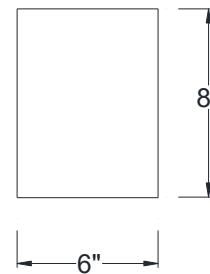

SIDE VIEW

BACK VIEW

FRONT VIEW

Category: Corbel • Texture: Rough Sawn • Product: HDF - High Density Foam • Note: Closed Top

Volterra Architectural Products LLC—1902 North 22nd Avenue -Phoenix , AZ 85009
www.volterraproducts.com