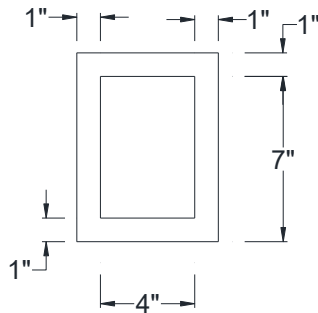

SIDE VIEW

BACK VIEW

FRONT VIEW

Category: Corbel • Texture: Rough Sawn • Product: HDF - High Density Foam • Note: Closed Top

Volterra Architectural Products LLC—1902 North 22nd Avenue -Phoenix , AZ 85009
www.volterraproducts.com