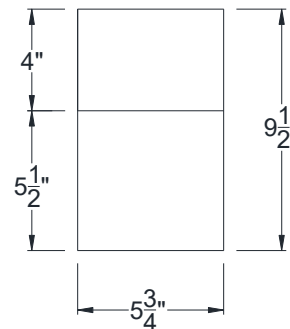

SIDE VIEW

BACK VIEW

FRONT VIEW

Category: Corbel • Texture: Rough Sawn • Product: HDF - High Density Foam • Note: Closed Top

Volterra Architectural Products LLC—1902 North 22nd Avenue - Phoenix, AZ 85009

[www.volterraproducts.com](http://www.volterraproducts.com)