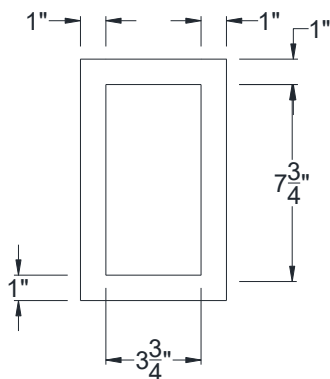

SIDE VIEW

BACK VIEW

FRONT VIEW

Category: Corbel • Texture: Rough Sawn • Product: HDF - High Density Foam • Note: Closed Top

Volterra Architectural Products LLC—1902 North 22nd Avenue - Phoenix, AZ 85009

[www.volterraproducts.com](http://www.volterraproducts.com)