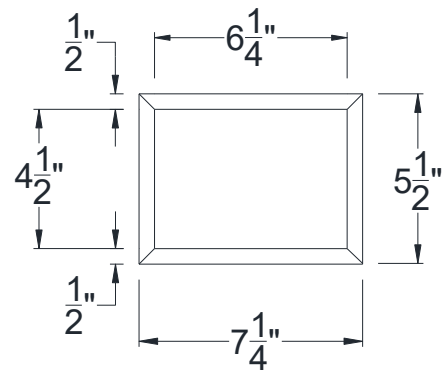

SIDE VIEW

BACK VIEW

FRONT VIEW

Category: Corbel • Texture: Rough Sawn • Product: HDF - High Density Foam • Note: Closed Top

Volterra Architectural Products LLC—1902 North 22nd Avenue - Phoenix, AZ 85009

www.volterraproducts.com