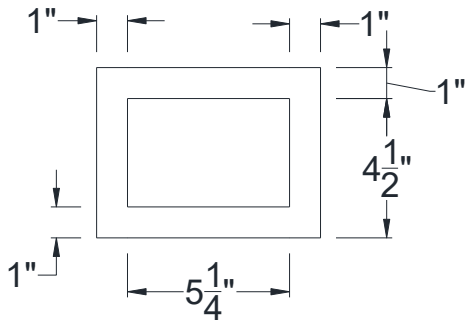

SIDE VIEW

BACK VIEW

FRONT VIEW

Category: Corbel • Texture: Rough Sawn • Product: HDF - High Density Foam • Note: Closed Top

Volterra Architectural Products LLC—1902 North 22nd Avenue - Phoenix, AZ 85009

www.volterraproducts.com