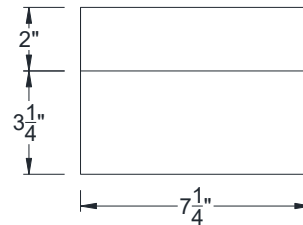

BACK VIEW

FRONT VIEW

Category: Corbel • Texture: Rough Sawn • Product: HDF - High Density Foam • Note: Closed Top

Volterra Architectural Products LLC—1902 North 22nd Avenue - Phoenix, AZ 85009

www.volterraproducts.com