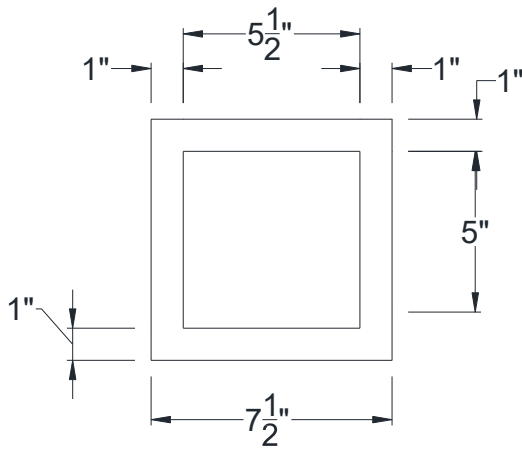

SIDE VIEW

BACK VIEW

FRONT VIEW

Category: Corbel • Texture: Rough Sawn • Product: HDF - High Density Foam • Note: Closed Top

Volterra Architectural Products LLC - 1902 North 22nd Avenue - Phoenix, AZ 85009
www.volterraproducts.com