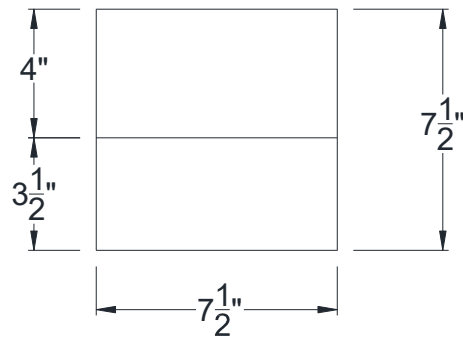

SIDE VIEW

BACK VIEW

FRONT VIEW

Category: Corbel • Texture: Rough Sawn • Product: HDF - High Density Foam • Note: Closed Top

Volterra Architectural Products LLC - 1902 North 22nd Avenue - Phoenix, AZ 85009
www.volterraproducts.com