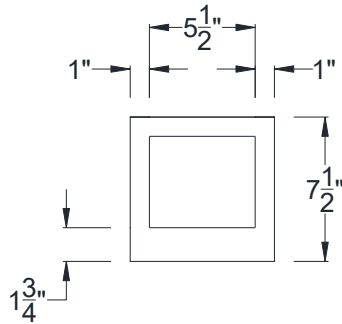

SIDE VIEW

BACK VIEW

FRONT VIEW

Category: Corbel • Texture: Rough Sawn • Product: HDF - High Density Foam • Note: Closed Top

Volterra Architectural Products LLC—1902 North 22nd Avenue -Phoenix , AZ 85009  
[www.volterraproducts.com](http://www.volterraproducts.com)