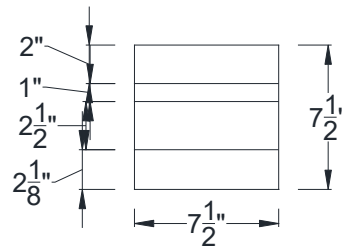

SIDE VIEW

BACK VIEW

FRONT VIEW

Category: Corbel • Texture: Rough Sawn • Product: HDF - High Density Foam • Note: Closed Top

Volterra Architectural Products LLC—1902 North 22nd Avenue -Phoenix , AZ 85009  
[www.volterraproducts.com](http://www.volterraproducts.com)