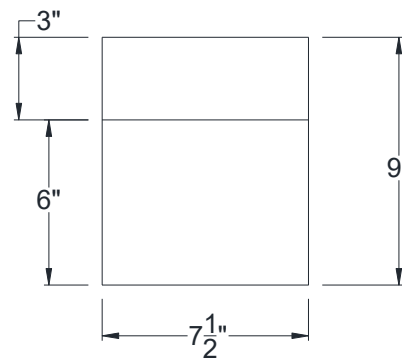

SIDE VIEW

BACK VIEW

FRONT VIEW

Category: Corbel • Texture: Rough Sawn • Product: HDF - High Density Foam • Note: Closed Top

Volterra Architectural Products LLC—1902 North 22nd Avenue - Phoenix, AZ 85009

[www.volterraproducts.com](http://www.volterraproducts.com)