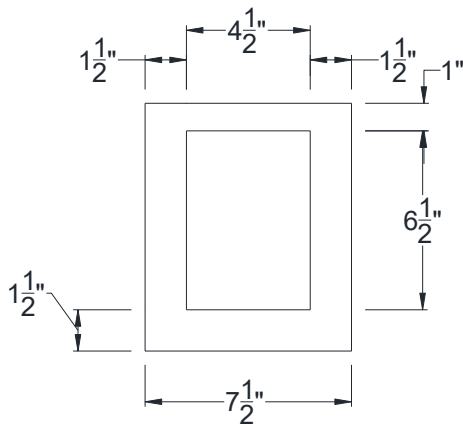

SIDE VIEW

BACK VIEW

FRONT VIEW

Category: Corbel • Texture: Rough Sawn • Product: HDF - High Density Foam • Note: Closed Top

Volterra Architectural Products LLC—1902 North 22nd Avenue - Phoenix, AZ 85009

[www.volterraproducts.com](http://www.volterraproducts.com)