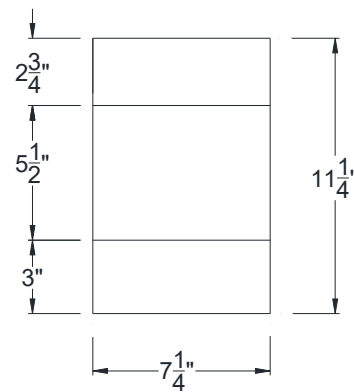

SIDE VIEW

BACK VIEW

FRONT VIEW

Category: Corbel • Texture: Rough Sawn • Product: HDF - High Density Foam • Note: Closed Top

Volterra Architectural Products LLC - 1902 North 22nd Avenue - Phoenix, AZ 85009
www.volterraproducts.com