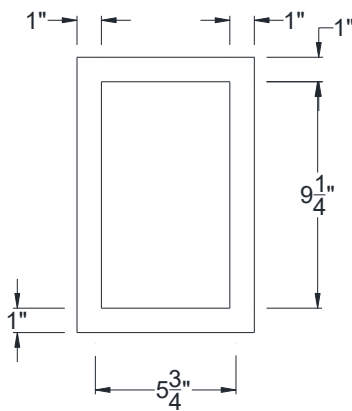

SIDE VIEW

BACK VIEW

FRONT VIEW

Category: Corbel • Texture: Rough Sawn • Product: HDF - High Density Foam • Note: Closed Top

Volterra Architectural Products LLC - 1902 North 22nd Avenue - Phoenix, AZ 85009
www.volterraproducts.com